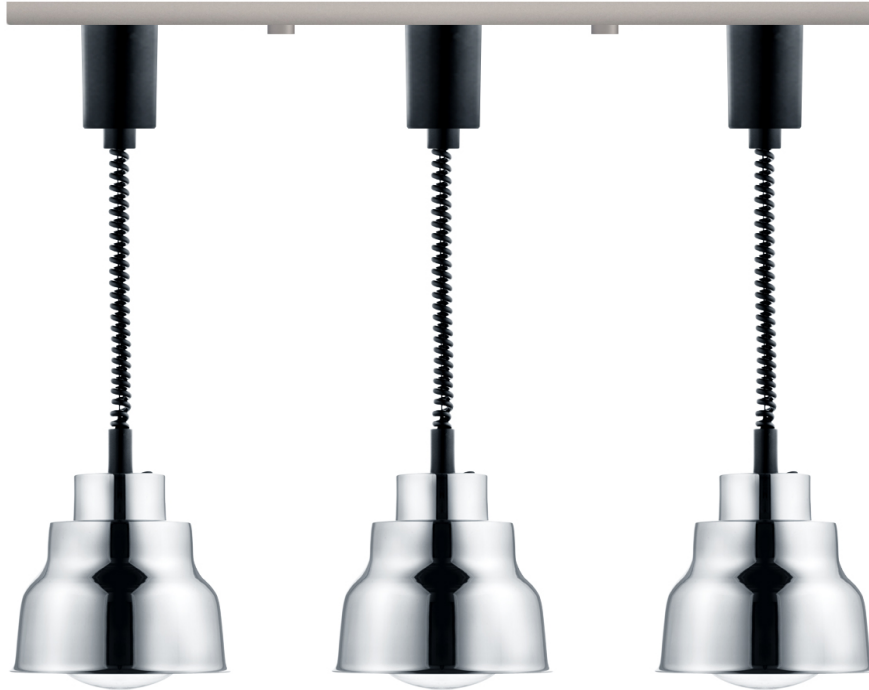

Art.-Nr. 10-10561 Triple Heating Lamp

chrome

Neumärker[®]

Description

- with separate on/off switches
- rosette Ø 100 mm
- extensible from 900 to 1700 mm
- incl. infra-red bulb (white light)
- rail titanium-coloured powder-coated
- rail 940 x 85 x 20 mm

Technical data

	Electric power:	750 W
	Voltage:	230V
	Supply frequency:	50Hz
	Width x depth x height:	940 x 225 x 900 mm
	Net-weight:	10 kg